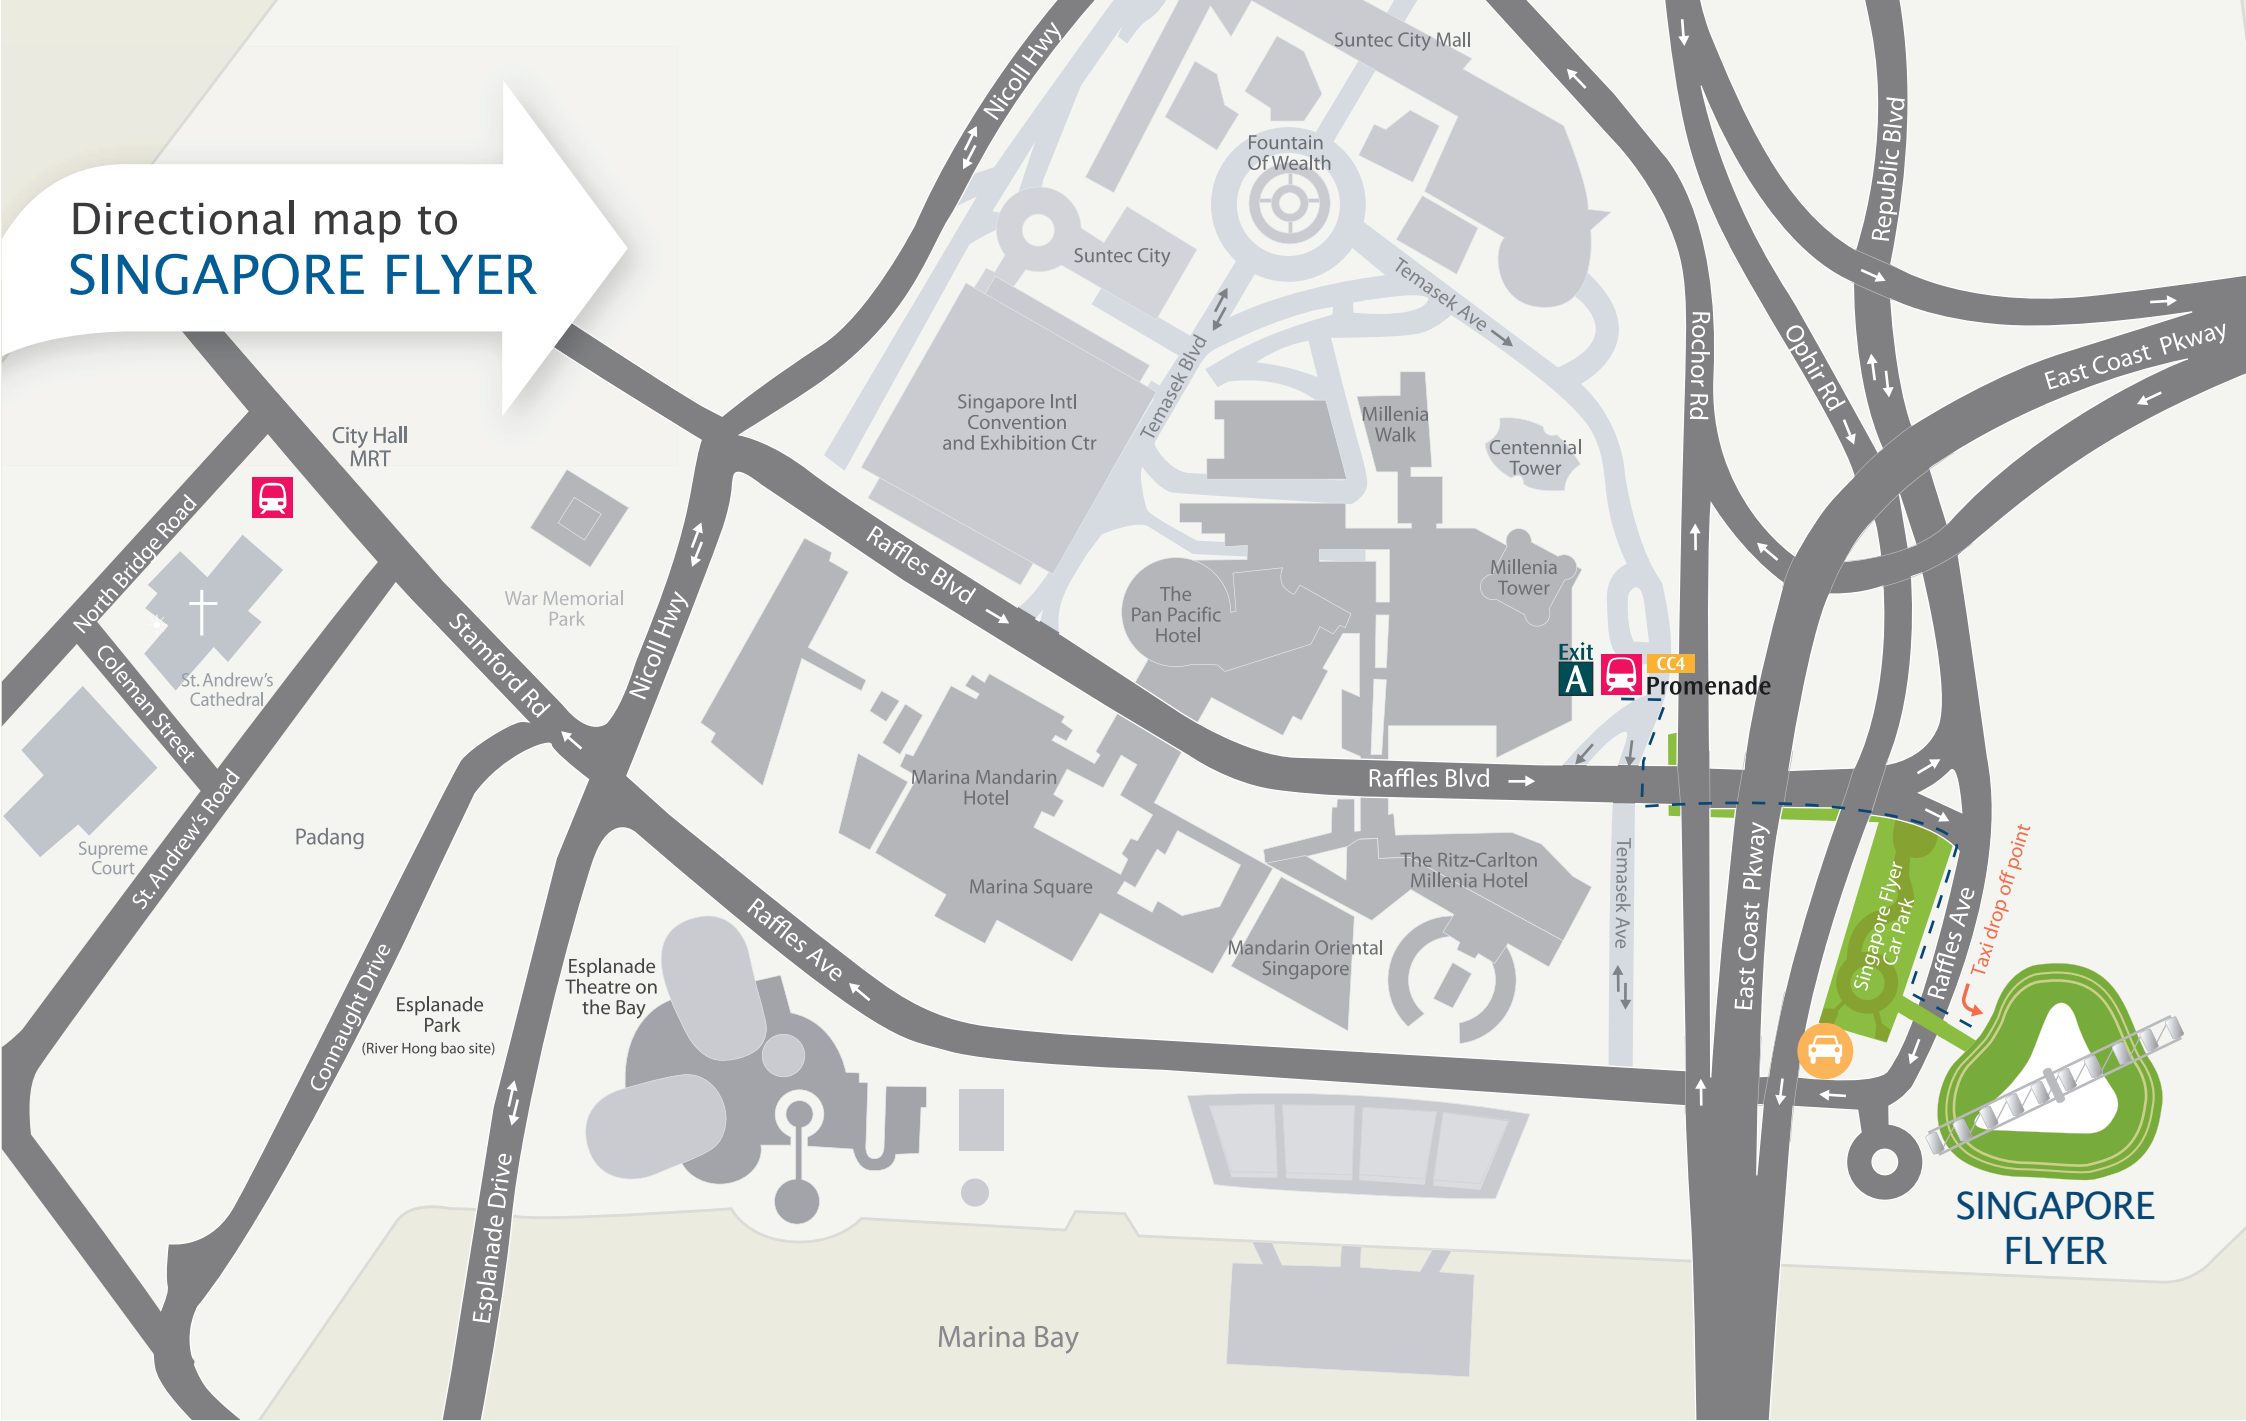

Directional map to SINGAPORE FLYER

Singapore Flyer Pte Ltd 30 Raffles Avenue Singapore 039803
 Operating Hours: Opens daily (8:00am -10:00pm)

-  MRT Station
-  Multi-storey car park